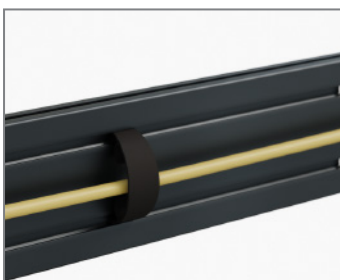

The VESA standard is used from min. 400 mm horizontally up to max. 900 mm and vertically from min. 400 mm up to max. 800 mm. The fixed VESA arms can be optionally secured with a padlock.

The precisely adjustable levelling feet allow accurate alignment on uneven surfaces.

The rails are height-adjustable along the aluminium pillars and thus offer very flexible mounting options, adapted to the respective situation in the room.

Cables are routed along the rear side of the rails and pillars by means of cable clips and thus remain out of sight.

CPS FLOORSTAND 2x 75 - 86“

comPROnents® complete solution

Item no.: 3328

- for 2 screens „side-by-side“
- 2x 75 - 86“ | 191 - 218 cm
- VESA horizontal min. 400 - max. 900 mm
VESA vertical min. 400 - max. 800 mm
- precisely adjustable levelling feet allow accurate alignment on uneven surfaces
- Cable management along the column and rails
- Rails height adjustable along the Alu Pillars (Tool needed)
- impact and scratch resistant powder coating
- Colour: black
- 75 kg max. load per screen
- combinable & expandable with comPROnents® series