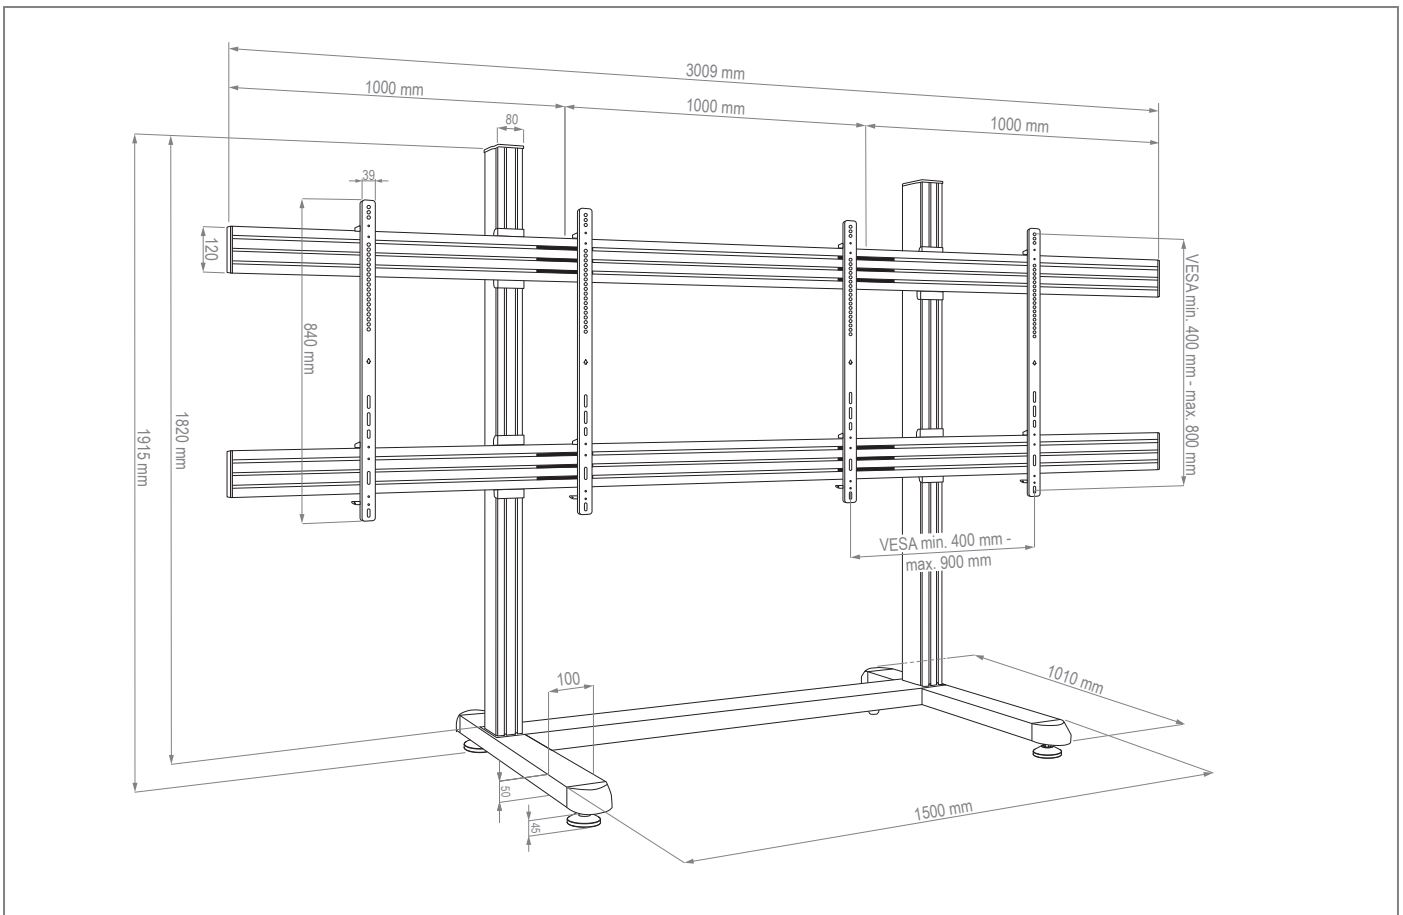

CPS FLOORSTAND 2x 75 - 86“

comPROnents® complete solution

Item no.: 3328

The CPS Floorstand 2x 75 - 86“ is a stand system for two screens with a screen diagonal between 75 - 86“ | 191 - 218 cm, which can be placed side-by-side.

The VESA standard is used from min. 400 mm horizontally up to max. 900 mm and vertically from min. 400 mm up to max. 800 mm. The fixed VESA arms can be optionally secured with a padlock.

The precisely adjustable levelling feet allow accurate alignment on uneven surfaces.

The rails are height-adjustable along the aluminium pillars and thus offer very flexible mounting options, adapted to the respective situation in the room.

Cables are routed along the rear side of the rails and pillars by means of cable clips and thus remain out of sight.

CPS FLOORSTAND 2x 75 - 86“

comPROnents® complete solution

Item no.: 3328

- for 2 screens „side-by-side“
- 2x 75 - 86“ | 191 - 218 cm
- VESA horizontal min. 400 - max. 900 mm
VESA vertical min. 400 - max. 800 mm
- precisely adjustable levelling feet allow accurate alignment on uneven surfaces
- Cable management along the column and rails
- Rails height adjustable along the Alu Pillars (Tool needed)
- impact and scratch resistant powder coating
- Colour: black
- 75 kg max. load per screen
- combinable & expandable with comPROnents® series